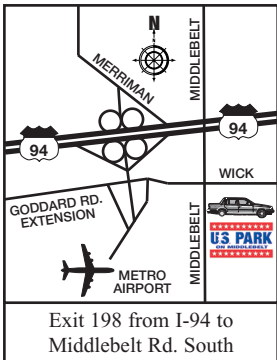

Detroit Metro Airport Parking

U.S. PARK ON MIDDLEBELT

9601 Middlebelt Rd. • Romulus, MI 48174
www.us-park.com

Daily Rate With This Coupon is

\$9⁰⁰ per day
TAXES INCLUDED

Rate without coupon \$11⁰⁰ per day

Hourly Rate: \$2⁵⁰ (tax included)

Avoid the hassles of airport traffic, allow us to serve you with pick up or drop off of family and friends.

Exit 198 from I-94 to Middlebelt Rd. South

Save Time – Lot close to the terminals with easy access from I-94 & I-275.